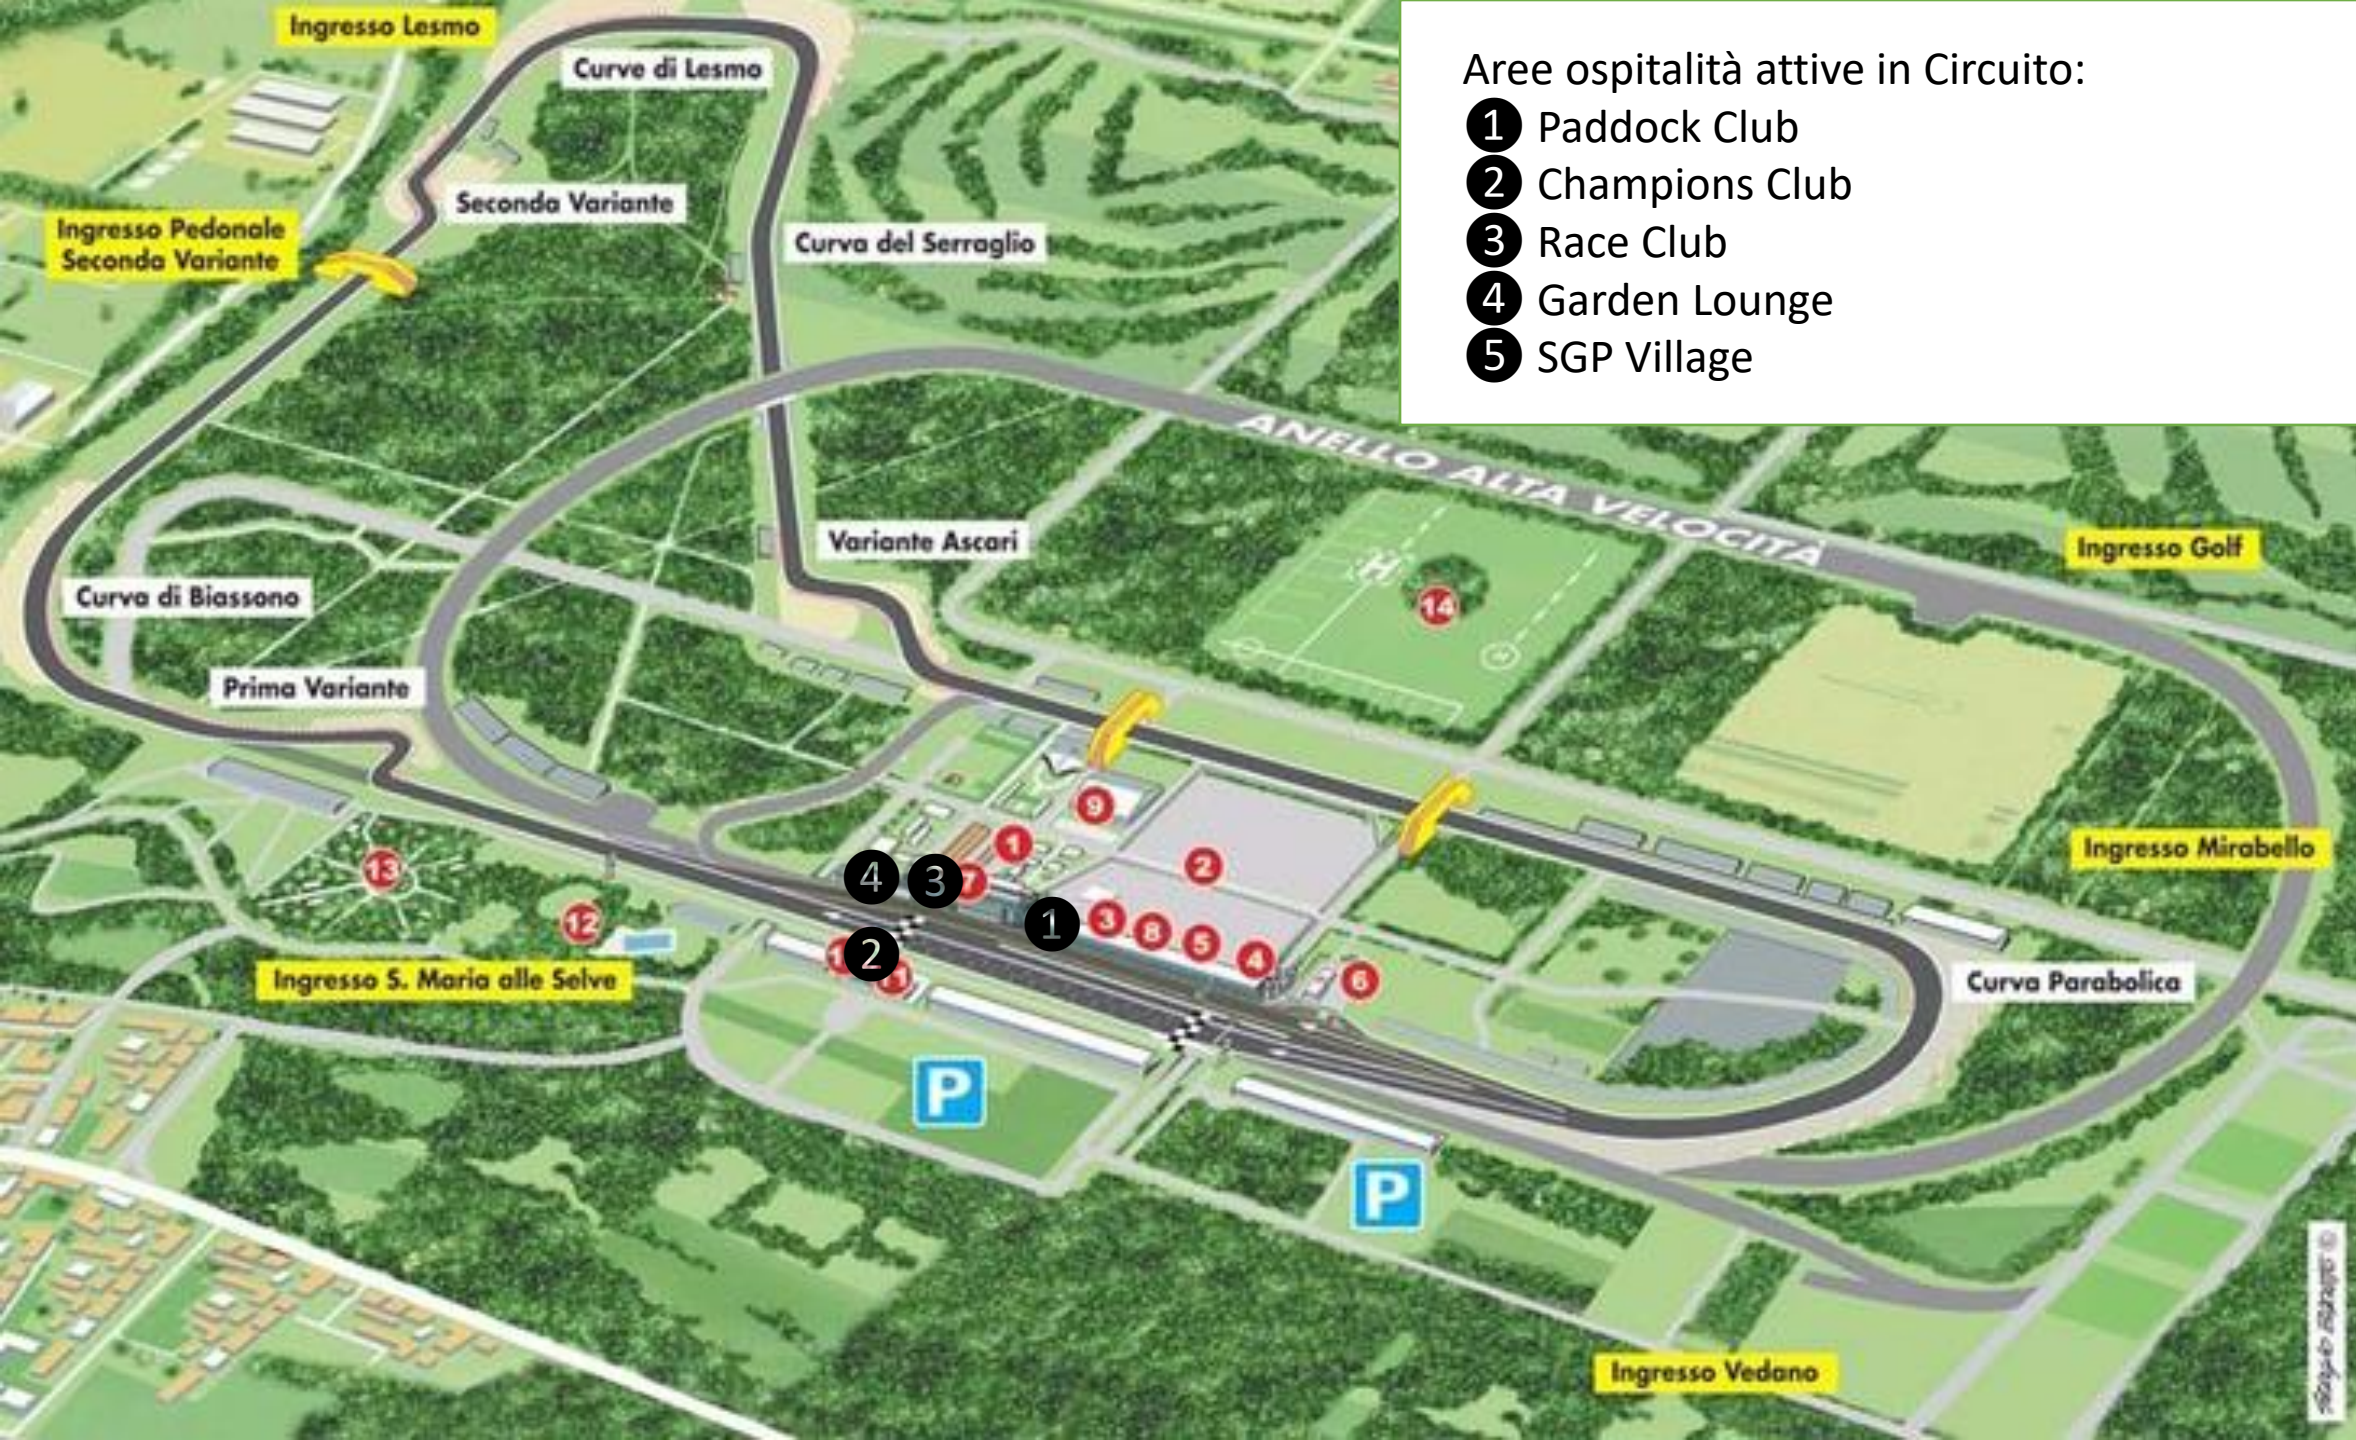

HOSPITALITY

Aree ospitalità attive in Circuito in occasione del Gran Premio di Formula 1:

- ① Paddock Club ② Champions Club ③ Race Club ④ Garden Lounge ⑤ SGP Village

Aree ospitalità attive in Circuito:

- ① Paddock Club
- ② Champions Club
- ③ Race Club
- ④ Garden Lounge
- ⑤ SGP Village